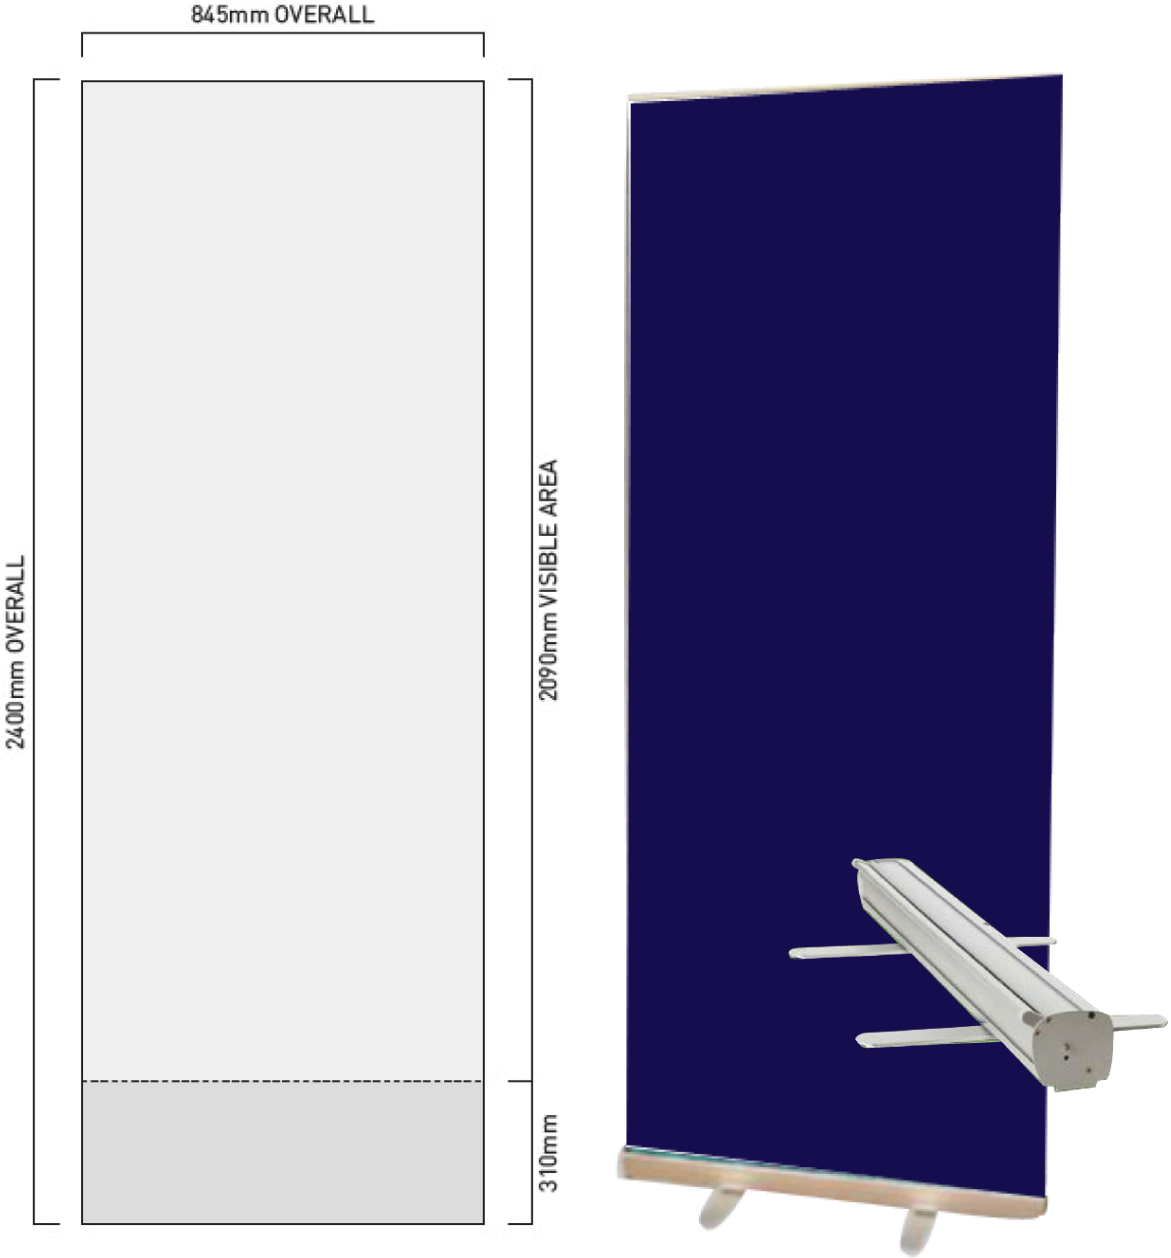

# Pull Up Banner Specifications

**Printable Area:** 2400x845mm  
**Visible Area:** 2090x845mm

Please ensure graphics are at a minimum 75dpi at 100%, all type is outlined and bleed out any colour or graphics well into the non-visible area at the bottom of the artboard.

Easily transportable with carry bag included.