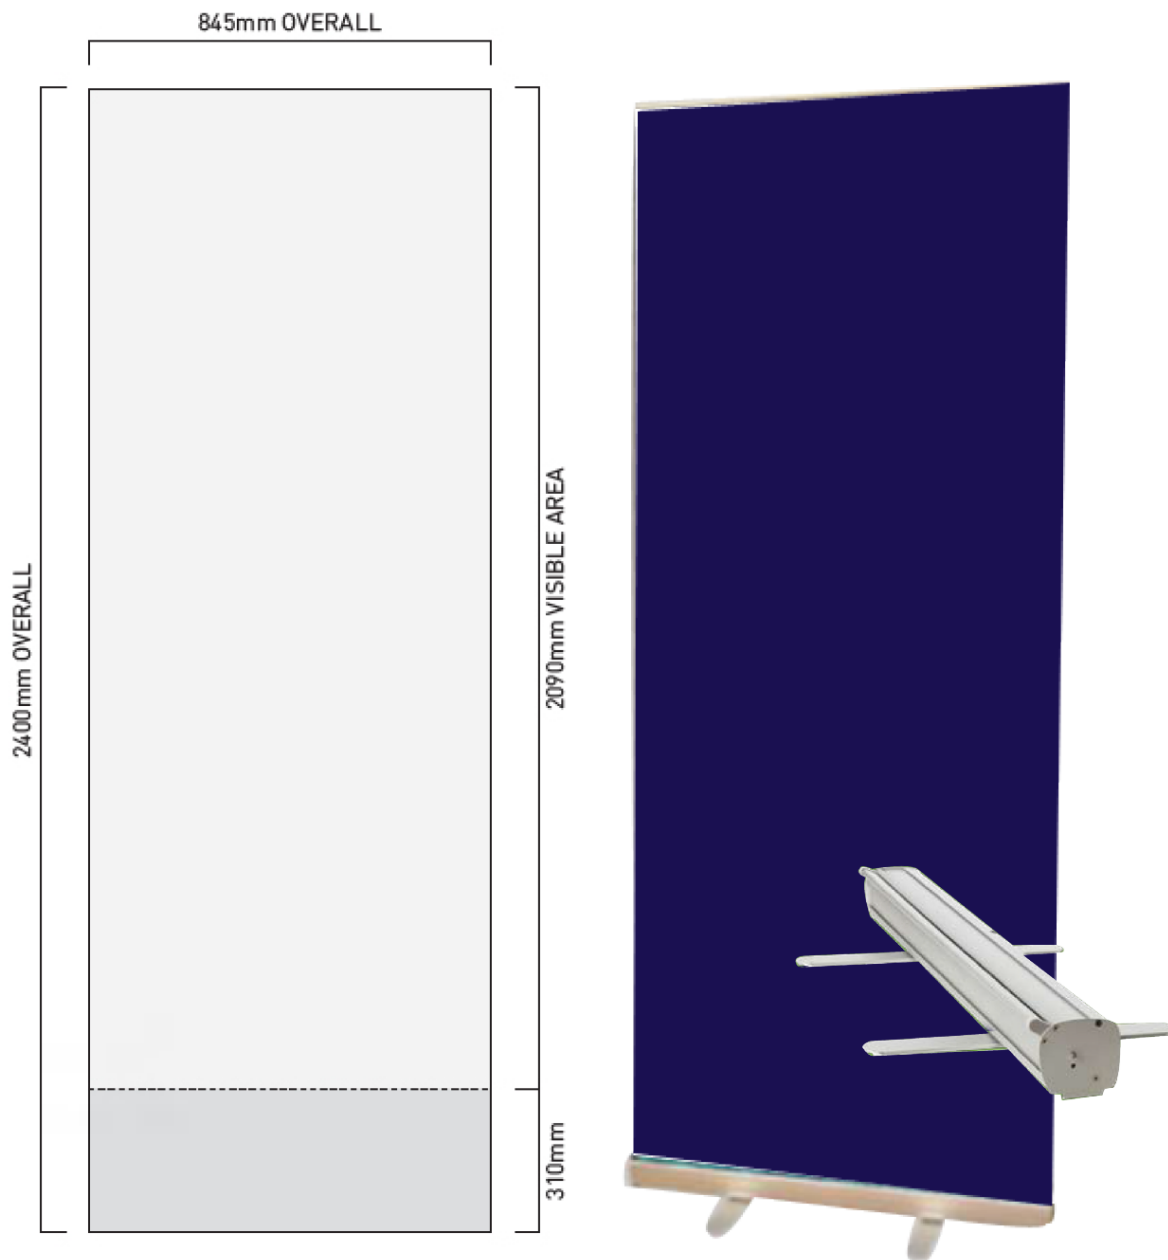

# Pull Up Banner Specifications

**Printable Area:** 2400x845mm

**Visible Area:** 2090x845mm

Please ensure graphics are at a minimum 75dpi at 100%, all type is outlined and bleed out any colour or graphics well into the non-visible area at the bottom of the artboard.

Easily transportable with carry bag included.